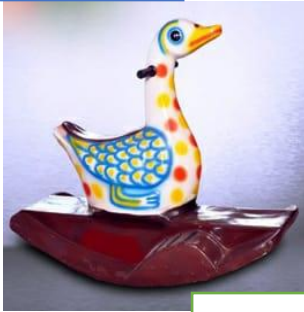

# F&F Amusement Ride Industries

Near -Munnankulam, Ayathil Po, Kollam – Kerala ,691017

Pho: 8907010983 -7034037338/Resi: 9847047338

ROCKER -DUCK / HORSE/ FRP-(R-4)  
Price = 4,550 Rs

ROCKER – Boat- Small- (R -7)  
Price = 9,650 Rs