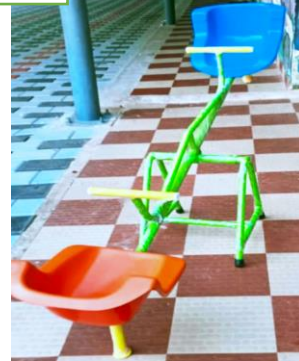

ROCKER-Boat-Big-FRP (R-12)  
Price = 15,650 Rs

Spring DUCK-(R-9)  
Price = 10,950 Rs

SEE SAW-2 seat (S-7)  
Price = 9,650 Rs

Jurassic-Slide- FRP(29)  
H – 3 x 4.5 Feet Slide  
Price = 37650

KIDS Slide( OS- 08)  
H 2.5 x L 4.5 Feet  
Price = 8,950 Rs